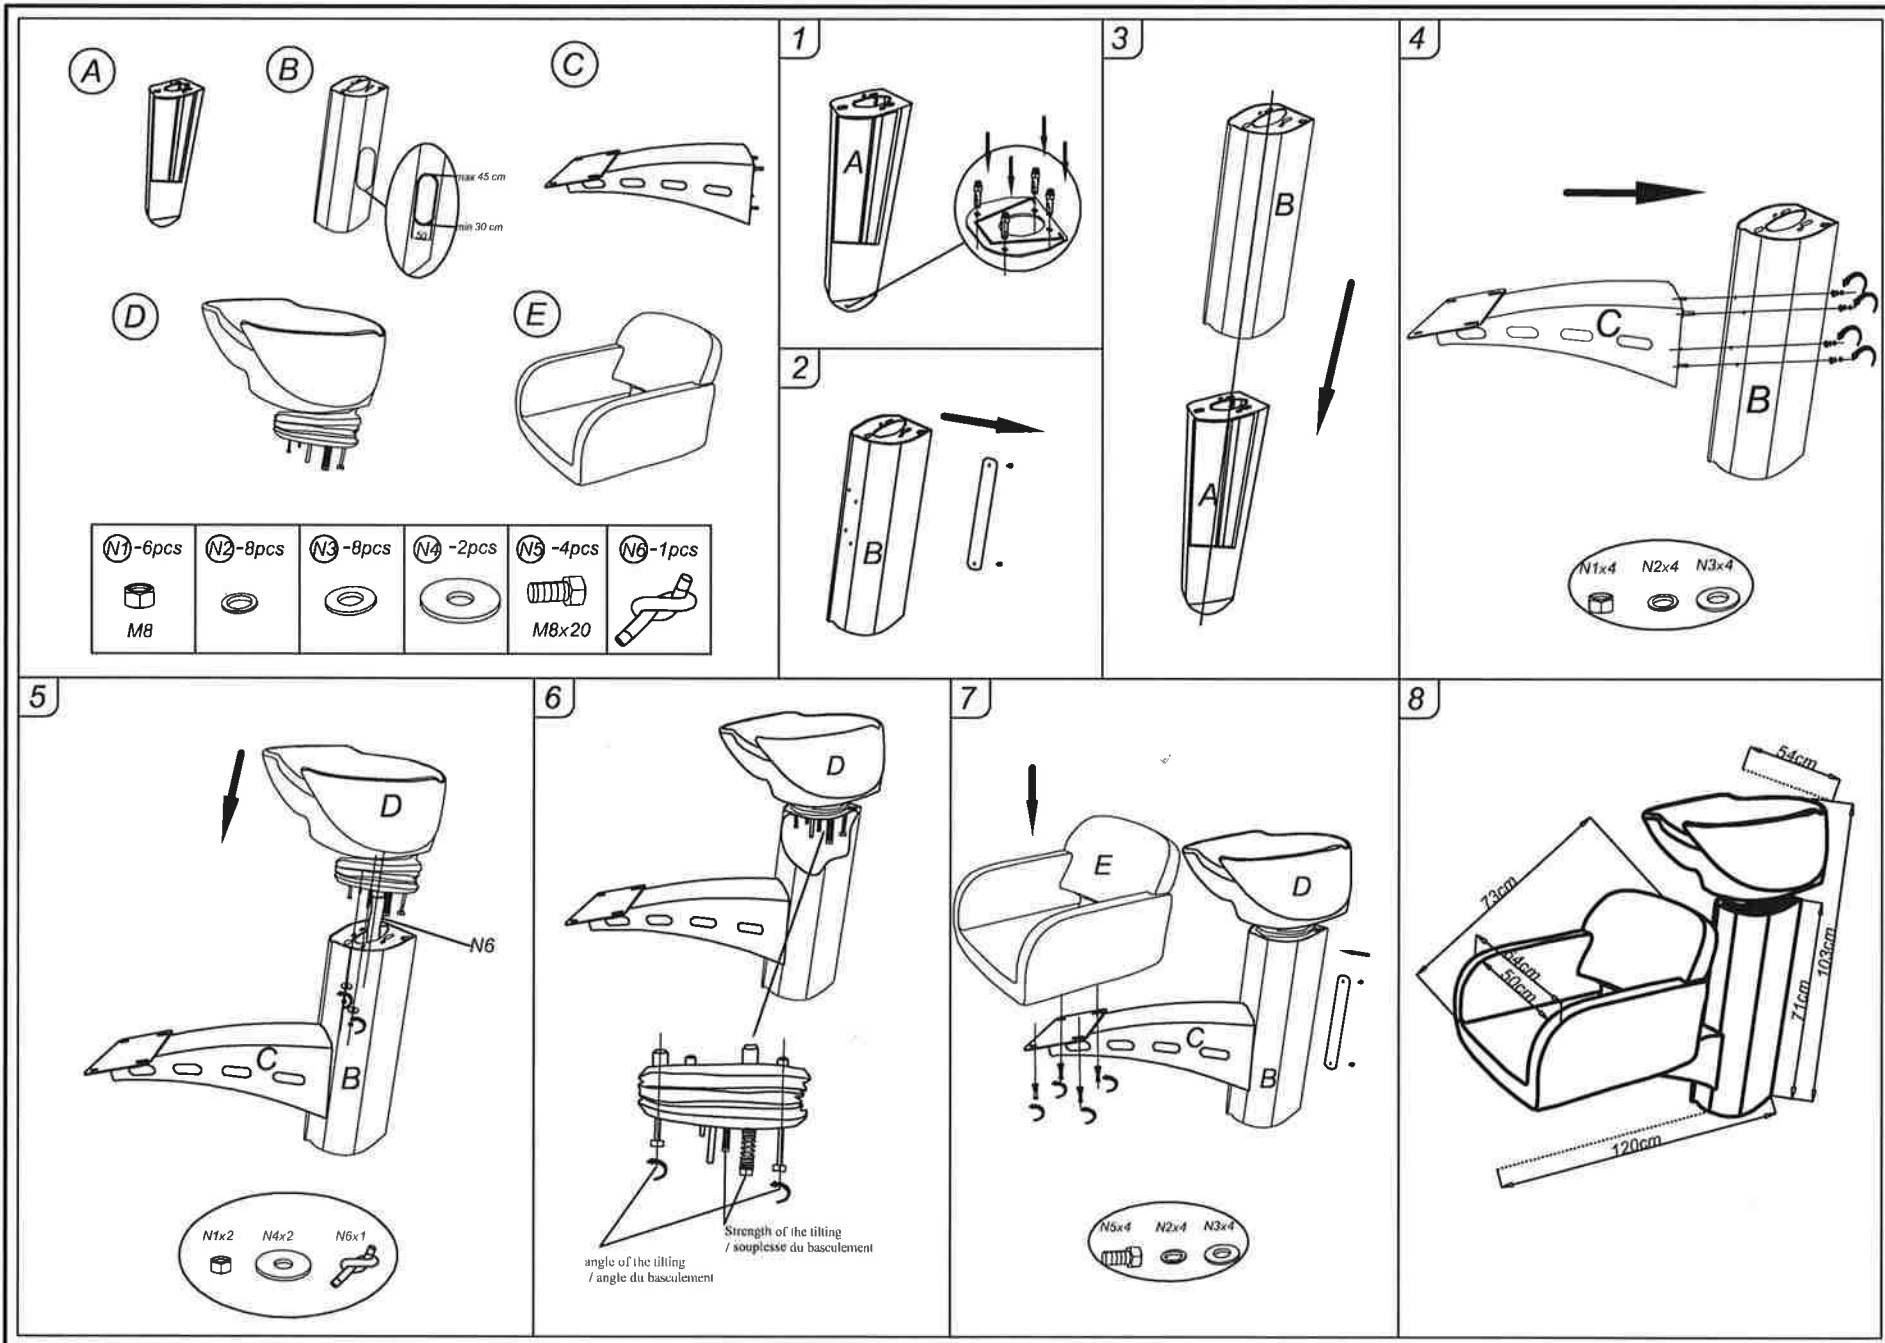

Paandef
19/08/2015

SEAT OPERA 0190213-01
Sinelco International BVBA
Add: Klein Frankrijkstraat 37, 9600 Ronse.